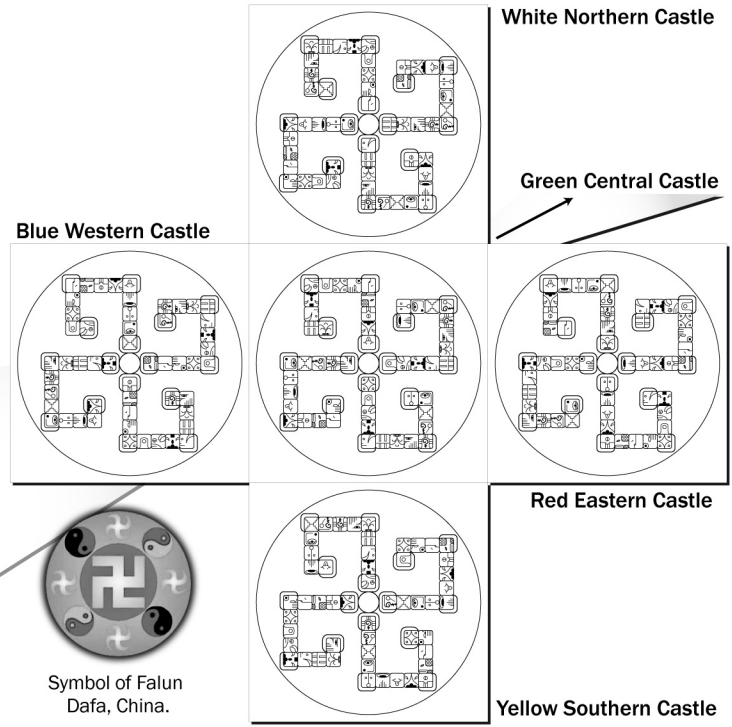

Your Destiny Oracle

Using the Destiny Oracle Board, find your Galactic Signature or today's Solar Seal. The Seals surrounding that central Seal make up the Destiny Oracle.

The Analog, or Helping Power is shown to the right; the Antipode, or Challenge Power is to the left; the Occult, or Hidden Power is shown below. The blank space represents the Guide Power. The law for determining the Guide Power is as follows:

If the daily destiny kin is coded by the galactic tones:

- 1, 6, 11 Use the same solar seal as the destiny kin
- 2, 7, 12 +12 to the solar seal of the destiny kin
- 3, 8, 13 +4 to the solar seal of the destiny kin
- 4, 9 -4 from the solar seal of the destiny kin
- 5, 10 +8 to the solar seal of the destiny kin

For example, if the day is November 10 we see the Red Dragon seal, with tone **1 (Magnetic)**. Tones 1, 6, and 11 are guided by the same solar seal as the destiny kin, so the guide for November 10 is the Red Dragon. Any day with tones 1, 6, and 11 is "guided by its own power doubled."

For another example see January 8, 2004. The solar seal shown is the Yellow Sun, with tone **8 (Galactic)**. For Tone 8 we add 4 to the solar seal; Yellow Sun plus four solar seals gives us the Yellow Seed. Yellow Galactic Sun is guided by Yellow Seed.

Find the Galactic Signatures of friends and family. Using these keys, and by following the 13 Moon Calendar day-by-day you can step fully into the New Time.

1. **The Five Castles of the 260 kin Dreamspell Journey Board**
1. Red Eastern Castle of Turning. Court of Birth : Initiate Seed.
  2. White Northern Castle of Crossing. Court of Death : Refine Warrior.
  3. Blue Western Castle of Burning. Court of Magic : Transform Star.
  4. Yellow Southern Castle of Giving. Court of Intelligence : Ripen Sun.
  5. Green Central Castle of Enchantment. Court of the Matrix : Synchronize Human.

Earth Families

In the 13 Moon Calendar, depending on your Solar Seal, each person is in one of five Earth Families.

This does not mean that you replace or neglect your original family, but all the people in your Earth Family pass through the same 52-year sequence Destiny Path. If you find your birthday on this year's 13 Moon Calendar unless you are 52 years old you will find that your birthday falls on a day different than your Galactic Signature. Your birthday will always be on one of the four Solar Seals of your Earth Family. Each person who is in your Earth Family follows the same 52-year progression as you, but they start on different Galactic Signatures. You can find out more about this at www.tortuga.com or with the Dreamspell boxed kit.

Call of the Earth Families

- Polar kin sound the Chromatics
- Cardinal kin establish the Genesis
- Core kin mine the tunnels
- Signal kin unravel the mystery
- Gateway kin open the portals

Which is your family?
Which is your way?

You will notice that all people in the no dot, or Polar Earth Family have Solar Seal numbers made with only bars (or zero) in Galactic Notation, the one dot Cardinal Family is all made of Solar Seal numbers with one dot on top, etc.

Find your Earth Family!