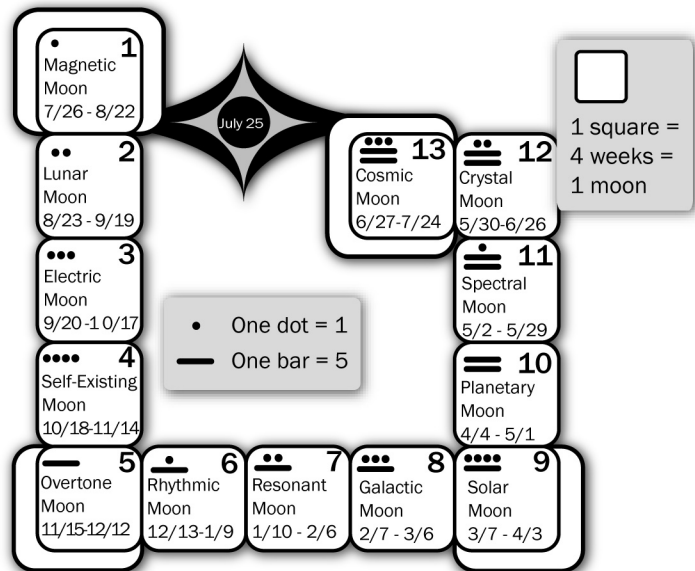

You can use this chart to color your calendar! Each of the 20 Solar Seals is one of four colors as shown below:

1	•		Red	Dragon	Nurtures Birth
2	••		White	Wind	Communicates Spirit
3	•••		Blue	Night	Dreams Abundance
4	••••		Yellow	Seed	Targets Flowering
5	—		Red	Serpent	Survives Life Force
6	—•		White	Worldbridge	Equalizes Death
7	—••		Blue	Hand	Knows Accomplishment
8	—•••		Yellow	Star	Beautifies Elegance
9	—••••		Red	Moon	Purifies Universal Water
10	==		White	Dog	Loves Heart
11	==•		Blue	Monkey	Plays Magic
12	==••		Yellow	Human	Influences Free Will
13	==•••		Red	Skywalker	Explores Space
14	==••••		White	Wizard	Enchants Timelessness
15	==•••••		Blue	Eagle	Creates Vision
16	===		Yellow	Warrior	Questions Intelligence
17	===•		Red	Earth	Evolves Navigation
18	===••		White	Mirror	Reflects Endlessness
19	===•••		Blue	Storm	Catalyzes Self-Generation
20/0	⊖		Yellow	Sun	Enlightens Universal Fire

Overtone Moon

Fifth Moon - November 15 to December 12, 2003

Totem Animal - Peacock

1 11/15	2 11/16	3 11/17	4 11/18	5 11/19	6 11/20	7 11/21
8 11/22	9 11/23	10 11/24	11 11/25	12 11/26	13 11/27	14 11/28
15 11/29	16 11/30	17 12/1	18 12/2	19 12/3	20 12/4	21 12/5
22 12/6	23 12/7	24 12/8	25 12/9	26 12/10	27 12/11	28 12/12
Saturday	Sunday	Monday	Tuesday	Wednesday	Thursday	Friday

5. Overtone Peacock Moon :

Overtone Peacock brings fifth moon of radiance.

How can I best empower myself?

Overtone Peacock empowers radiance.

Now my key overtone action is to command.

-29-

The 13 Moon Calendar itself can be drawn as a Wavespell. In this Wavespell each Kin is 28 days, or one perfect moon.

By using this Wavespell, we see that June 26 is the last day of the twelfth or Crystal Moon.

13 perfect moons of 28 days each makes 364 days in all. The 365th day becomes the Day-Out-of-Time, which is a day outside of the normal days of the week, as shown above.

-10-