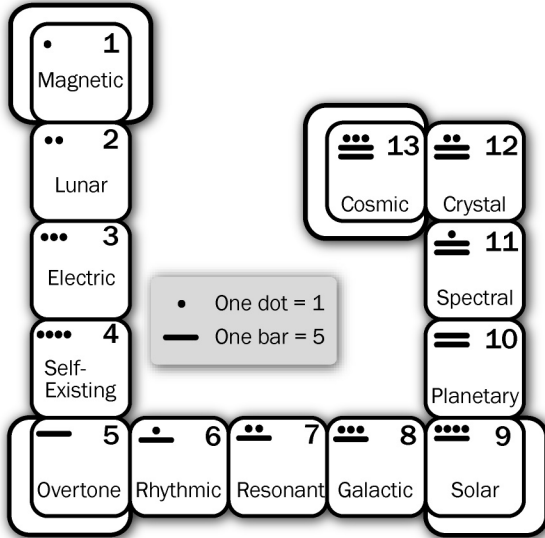

The Wavespell

The 13 Moon Calendar measures several cycles of time in addition to the standard seven day week. One of the most interesting of these cycles is called the Wavespell.

The thirteen tones that we introduced earlier arrange themselves in the form below. The Wavespell is a cycle of thirteen. Each of the thirteen blocks shown below is called a Kin. In the simplest use of the Wavespell, each kin equals one day. This gives us a Wavespell of thirteen days. As you will learn later, a Kin can also be a week, a moon, a year, and more.

Planetary Service Wavespell

Each of the 13 Moons of the year make up a Planetary Service Wavespell. The Planetary Service Wavespell is for you to determine your action and adventure for the year.

Planetary Service is the basis of the new time. Ask not what you can do for your country, but what you can do for your planet. New groups of planetary servers are needed to transcend dogmas of money, nationalism, and sectarianism of every kind, who yet understand the fundamentally spiritual nature and divine unity of all creation. The Earth is recruiting now for duty, jump in at any time.

- **Moon 1.** Identify Purpose. What is my goal?
- **Moon 2.** Identify Challenge. What are the obstacles?
- **Moon 3.** Identify Service. How can the goal be obtained?
- **Moon 4.** Identify Form. What is the form of the action?
- **Moon 5.** Take Command. Gather resources.
- **Moon 6.** Command Equality. Administer challenge.
- **Moon 7.** Command Attunement. Attune service to action.
- **Moon 8.** Command Integrity. Action attains form.
- **Moon 9.** Formalize Action. Action set in motion.
- **Moon 10.** Manifest Challenge. Action and challenge meet.
- **Moon 11.** Liberation of Service. Action dissolves service.
- **Moon 12.** Cooperation of Form. Round table meets, past action formalized, future action prepared.
- **Moon 13.** Take Magic Flight. Magnetic return.

Rhythmic Moon

Sixth Moon - December 13 to January 9, 2004
Totem Animal - Lizard

Dali	Seli	Gamma	Kali	Alpha	Limi	Silio
1 12/13	2 12/14	3 12/15	4 12/16	5 12/17	6 12/18	7 12/19
8 12/20	9 12/21	10 12/22	11 12/23	12 12/24	13 12/25	14 12/26
15 12/27	16 12/28	17 12/29	18 12/30	19 12/31	20 1/1	21 1/2
22 1/3	23 1/4	24 1/5	25 1/6	26 1/7	27 1/8	28 1/9
Saturday	Sunday	Monday	Tuesday	Wednesday	Thursday	Friday

6. Rhythmic Lizard Moon :

Rhythmic Lizard brings sixth moon of equality. How can I extend my equality to others? Rhythmic Lizard balances equality. Now my key rhythmic action is to organize.

Self-Existing Moon

Fourth Moon - October 18 to November 14, 2003
Totem Animal - Owl

Dali	Seli	Gamma	Kali	Alpha	Limi	Silio
1 10/18	2 10/19	3 10/20	4 10/21	5 10/22	6 10/23	7 10/24
8 10/25	9 10/26	10 10/27	11 10/28	12 10/29	13 10/30	14 10/31
15 11/1	16 11/2	17 11/3	18 11/4	19 11/5	20 11/6	21 11/7
22 11/8	23 11/9	24 11/10	25 11/11	26 11/12	27 11/13	28 11/14
Saturday	Sunday	Monday	Tuesday	Wednesday	Thursday	Friday

4. Self-Existing Owl Moon :

Self-Existing Owl brings fourth moon of form. What is the form my service will take? Self-Existing Owl defines form. Now my key self-existing action is to measure.