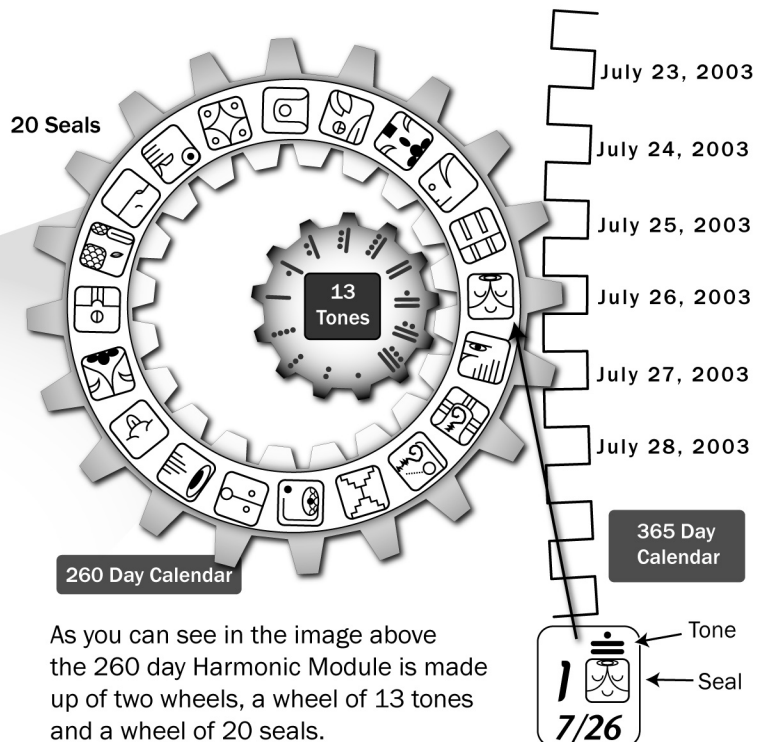

As you can see in the image above the 260 day Harmonic Module is made up of two wheels, a wheel of 13 tones and a wheel of 20 seals.

There are 260 different possible combinations. Each day of the 13 Moon Calendar has a corresponding seal and tone.

If you look on the calendar at July 26 for this year you will see the image above.