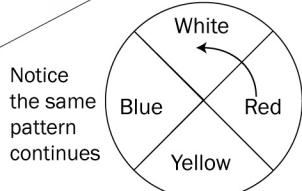

The Thirteen Day Wavespell

Red Magnetic Dragon   White Lunar Wind   Blue Electric Night   Yellow Self-Existing Seed   Red Overtone Serpent