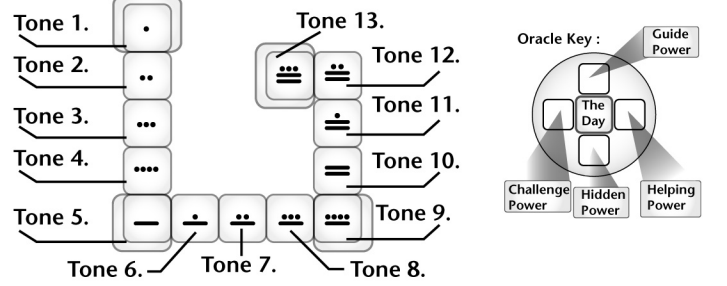

The Destiny Oracle